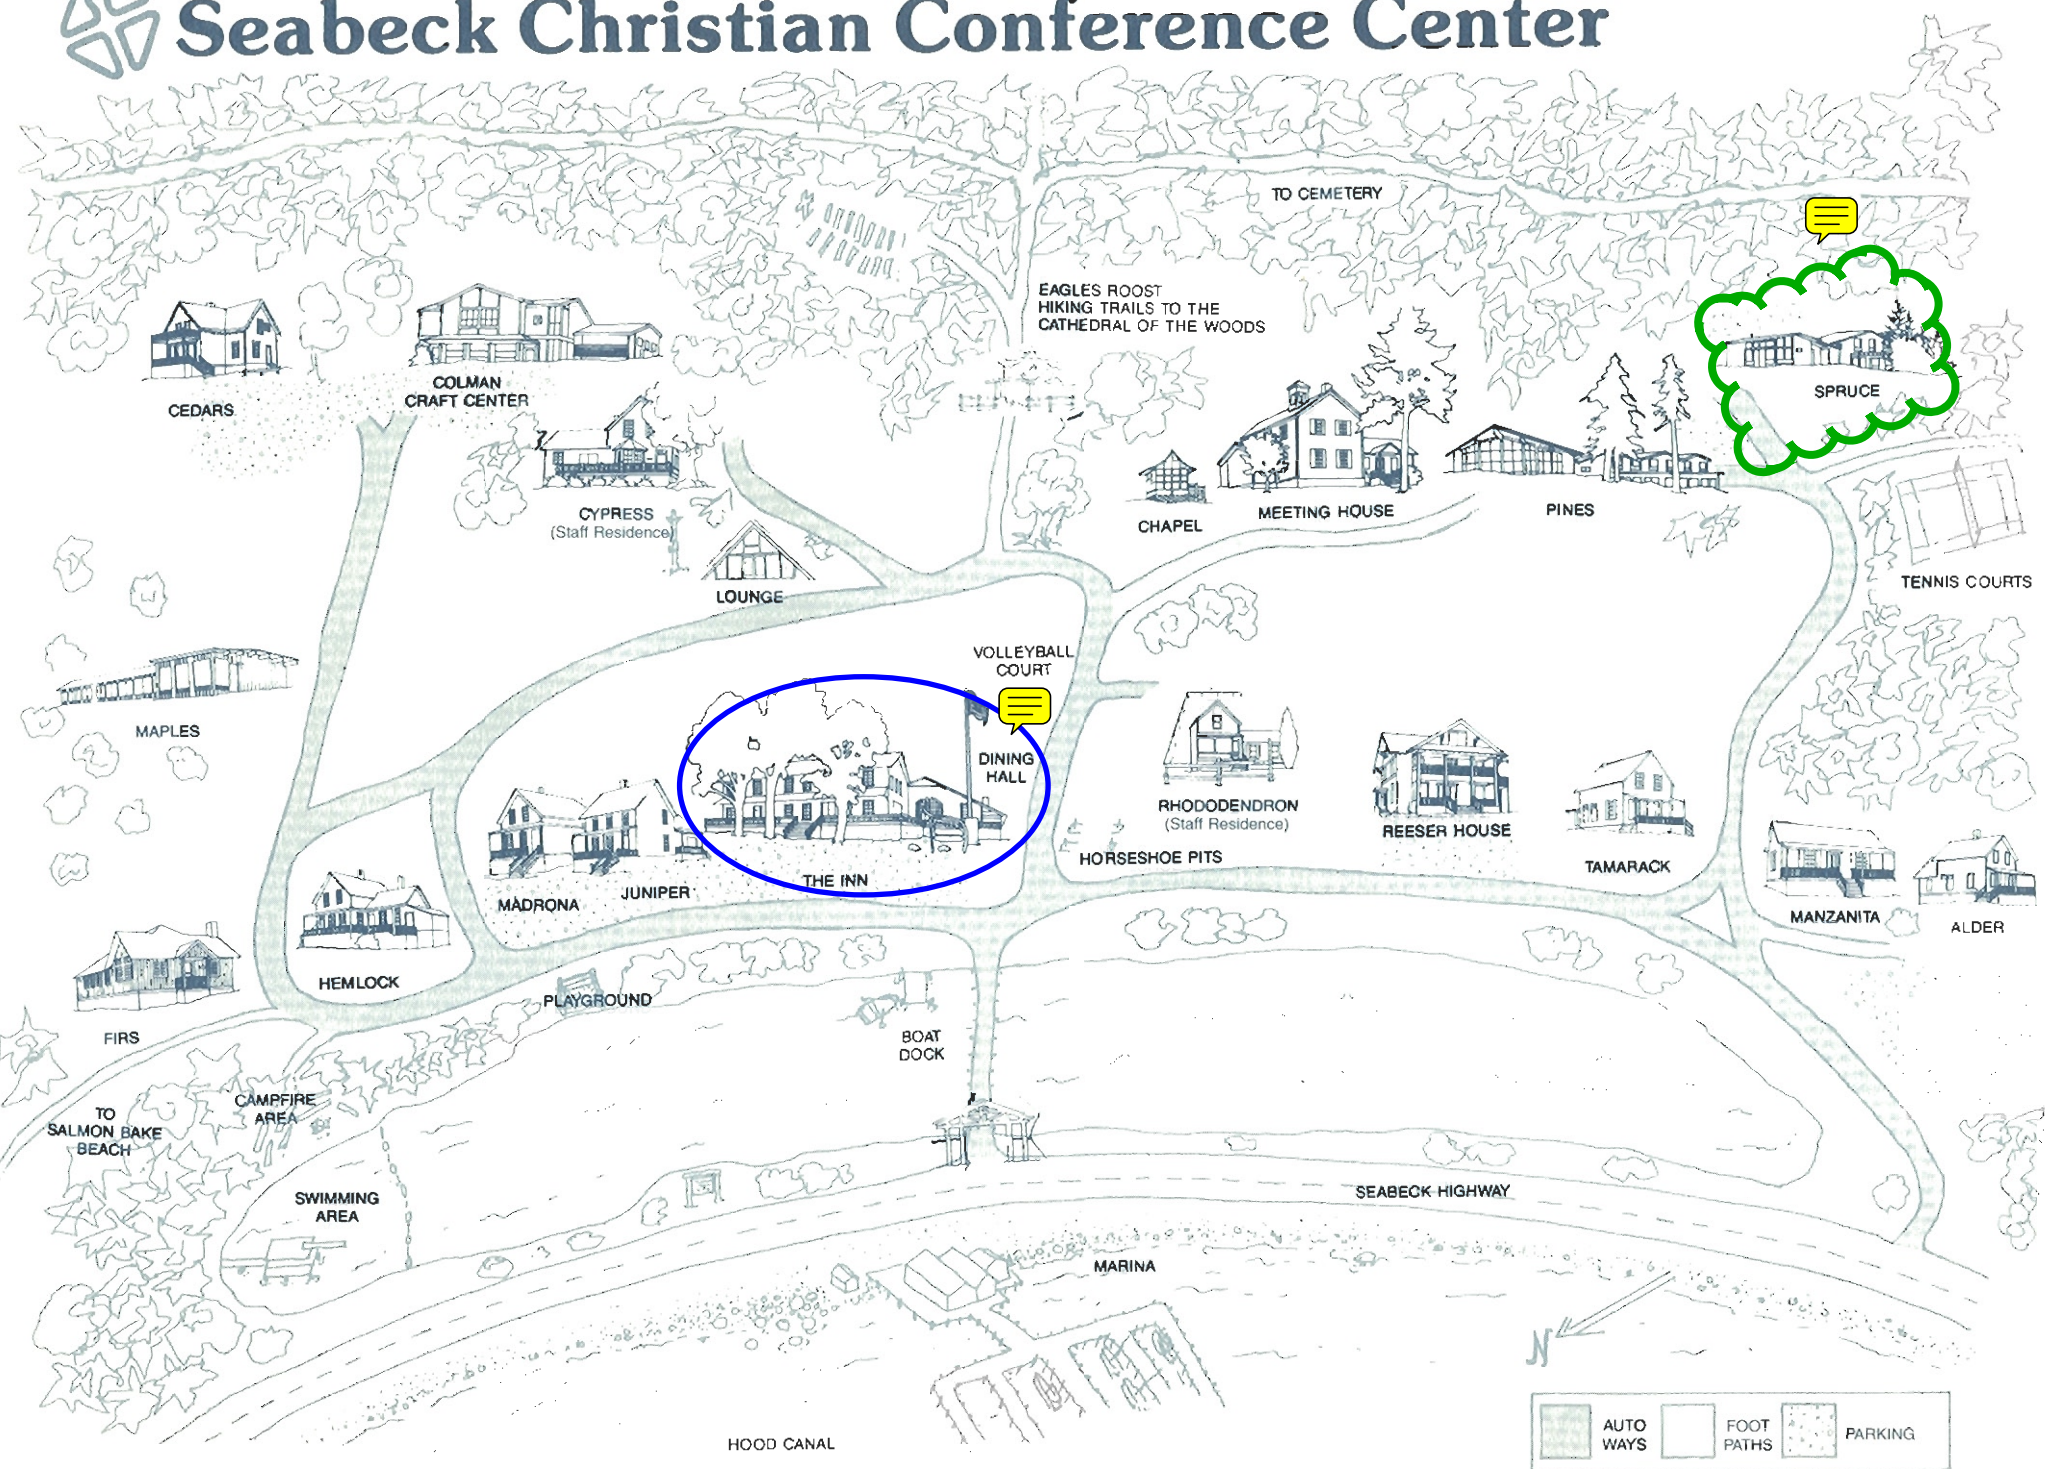

# Seabeck Christian Conference Center

HOOD CANAL

	AUTO WAYS		FOOT PATHS		PARKING
---	-----------	---	------------	---	---------